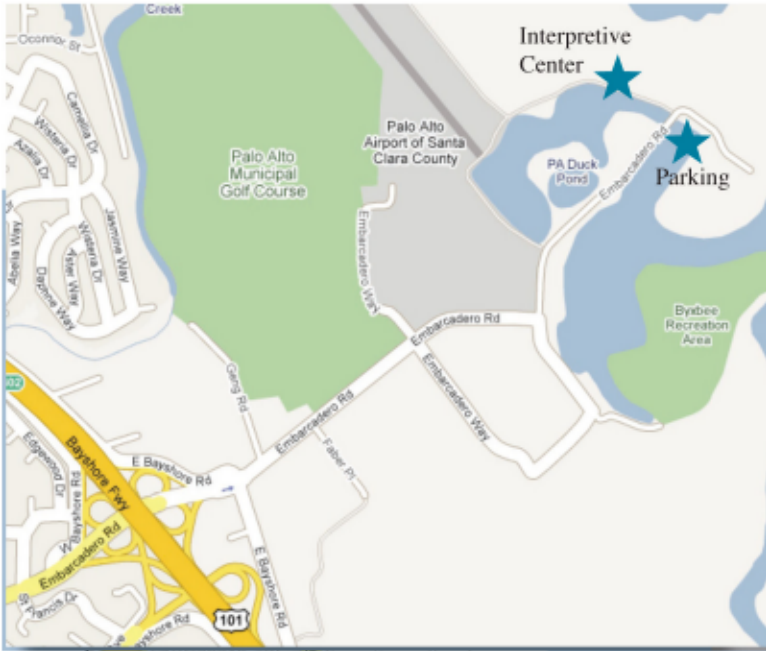

Environmental Volunteers

Palo Alto Baylands Bay Ecology Field Trip

2775 Embarcadero Road
Palo Alto, CA 94303

Directions:

From 101: Take the Embarcadero Road exit EAST. Continue on Embarcadero, past the Palo Alto Airport, to the stop sign. Turn left. Go slowly. Be aware of speed bumps and wildlife.

You will pass the duck pond to your left. Park in the next parking lot on the right. The interpretive Center is across the street.