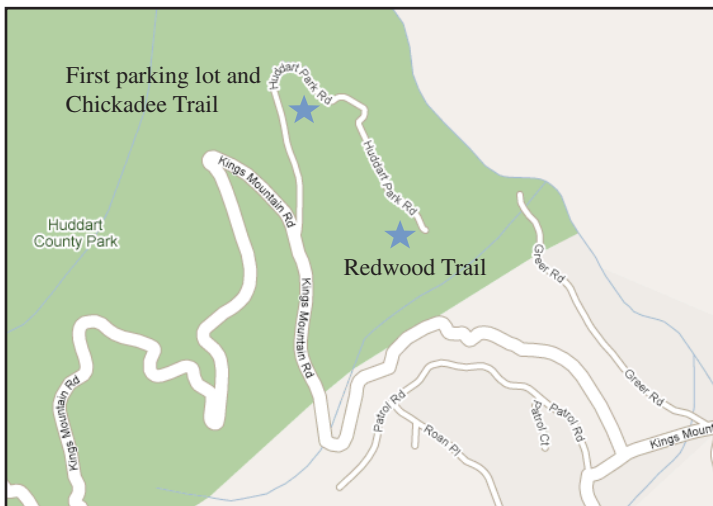

Environmental Volunteers

Innovative environmental science education that improves student learning

Huddart Park Foothill Ecology Field Trip

1100 Kings Mountain Road
Woodside, CA 94062

Directions:

From 280: Turn WEST on Woodside RD/CA-84. Turn RIGHT onto Kings Mountain RD. Stay to the right at the fork (Patrol Road) and continue on Kings Mountain RD. On the right, a sign will indicate 200 feet to the park entrance. (Huddart Park is approximately 3.2 miles from 280.)

Slow down when entering the park. Meet the Lead EV in the first big parking lot on your right after passing the ranger's kiosk, who will direct you to the appropriate parking for the day.