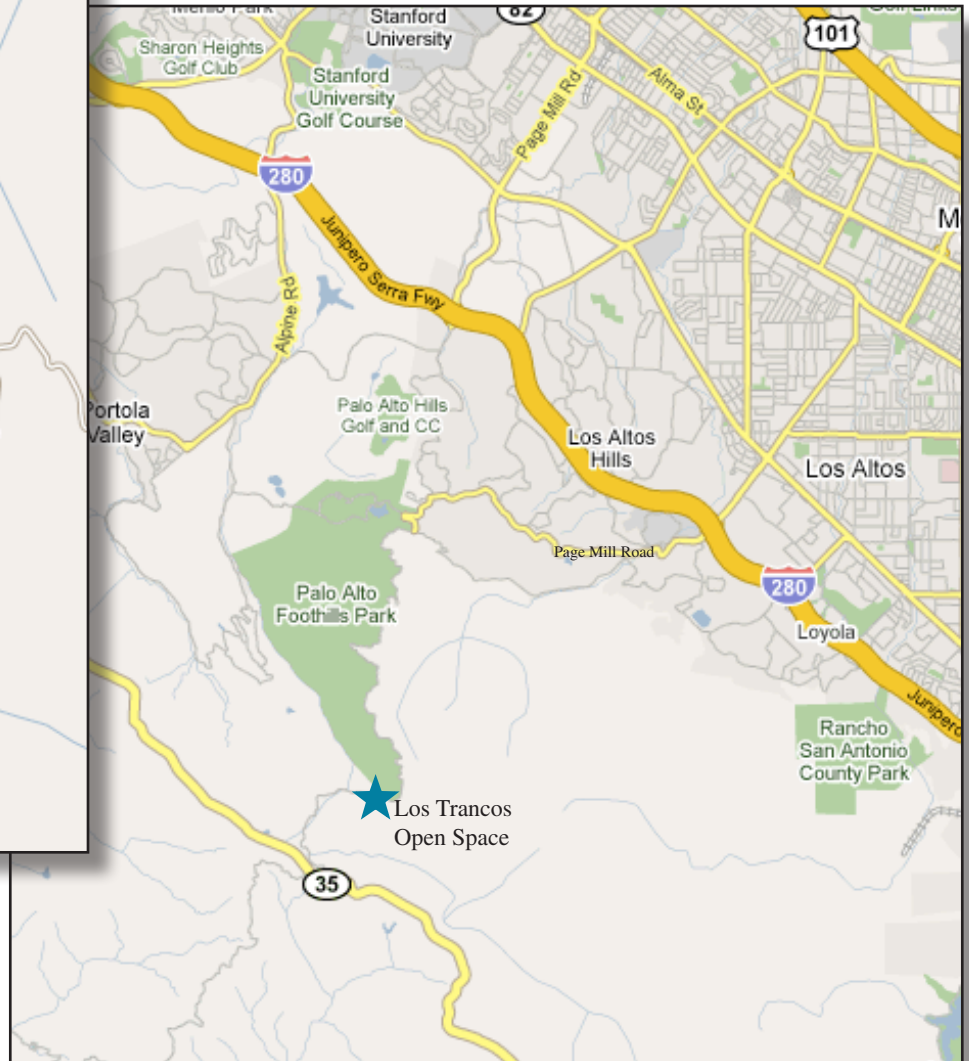

Environmental Volunteers

Innovative environmental science education that improves student learning

Los Trancos Open Space Earthquake Field Trip

3300 Page Mill Rd.
Palo Alto, CA 94022

Directions:

From 280: Take the Page Mill Road exit WEST towards the hills. Proceed past Foothill Park, approximately 7 miles to the Los Trancos and Monte Bello Open Spaces. Park in the Monte Bello lot to your left.

From Skyline Blvd: Turn EAST on Page Mill Road towards Palo Alto and the Bay. Proceed approximately 1.3 miles to the Los Trancos and Monte Bello Open Spaces. Park in the Monte Bello lot to your right.