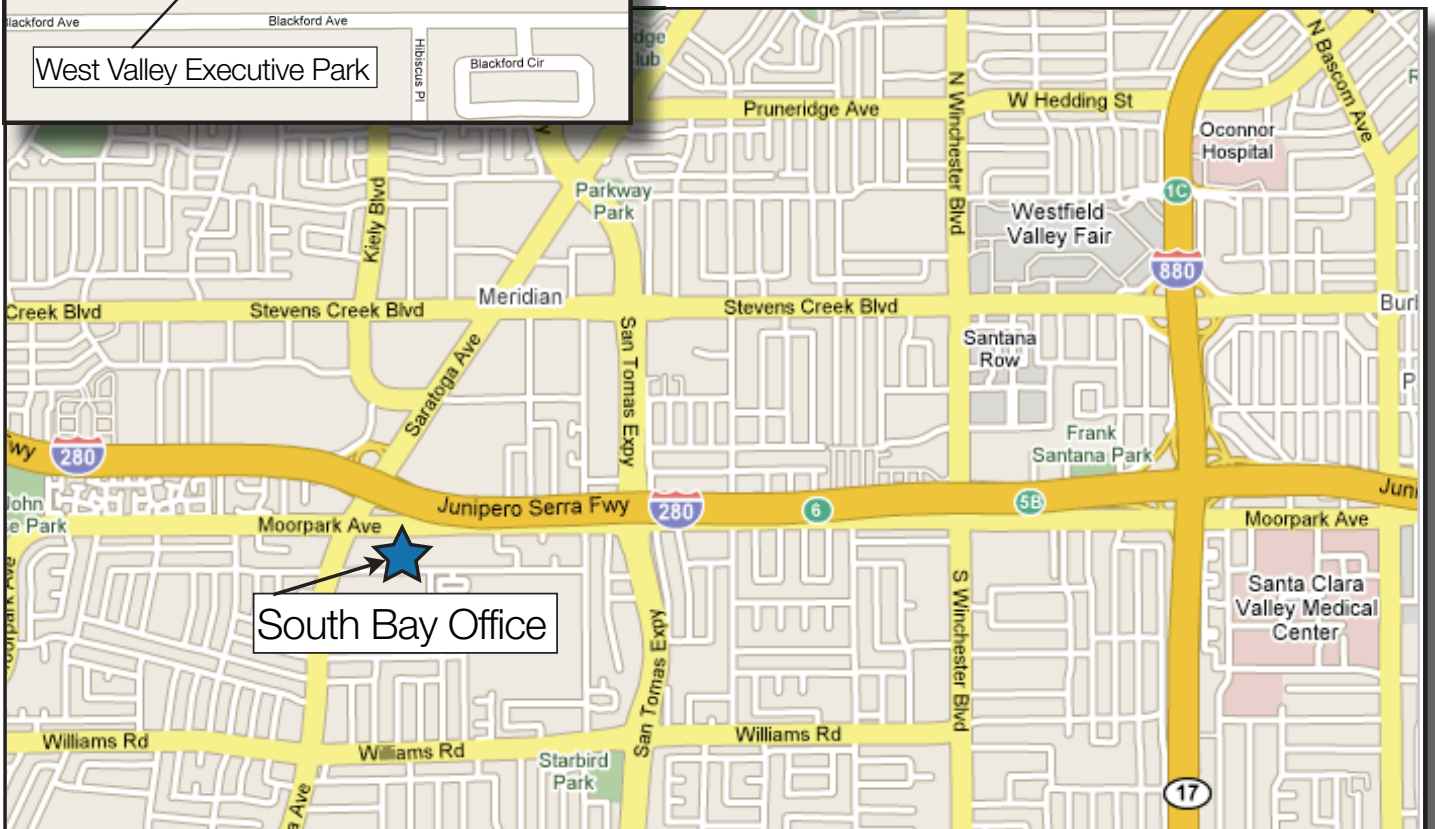

Environmental Volunteers

South Bay Office

4020 Moorpark Ave. Suite 105
San Jose, CA 95117

Directions:

From northbound Hwy 280: Take the Saratoga Ave SOUTH exit.

From southbound Hwy 280: Turn right onto Saratoga Ave using the left-hand right turn lane.

For both directions: Take an immediate left on to Moorpark

Ave. Turn right into the fifth driveway (West Valley Executive Park). Turn left into the first parking lot aisle. Our office is in the second building at the far end.