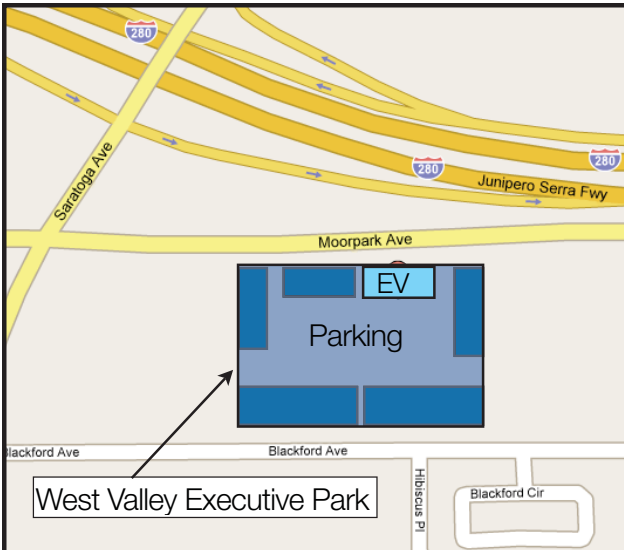

Environmental Volunteers

South Bay Office

4020 Moorpark Ave. Suite 105
San Jose, CA 95117

Directions:

From northbound Hwy 280: Take the Saratoga Ave SOUTH exit.

From southbound Hwy 280: Turn right onto Saratoga Ave using the left-hand right turn lane.

For both directions: Take an immediate left on to Moorpark

Ave. Turn right into the fifth driveway (West Valley Executive Park). Turn left into the first parking lot aisle. Our office is in the second building at the far end.