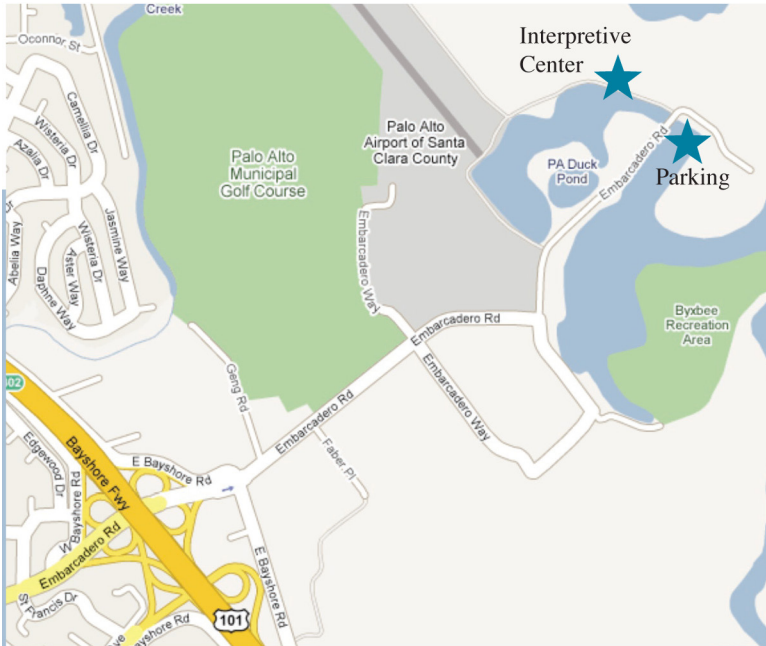

## Palo Alto Baylands Bay Ecology Field Trip

2775 Embarcadero Road  
Palo Alto, CA 94303

### Directions:

From 101: Take the Embarcadero Road exit EAST. Continue on Embarcadero, past the Palo Alto Airport, to the stop sign. Turn left. Go slowly. Be aware of speed bumps and wildlife.

You will pass the duck pond to your left. Park in the next parking lot on the right. The interpretive Center is across the street.