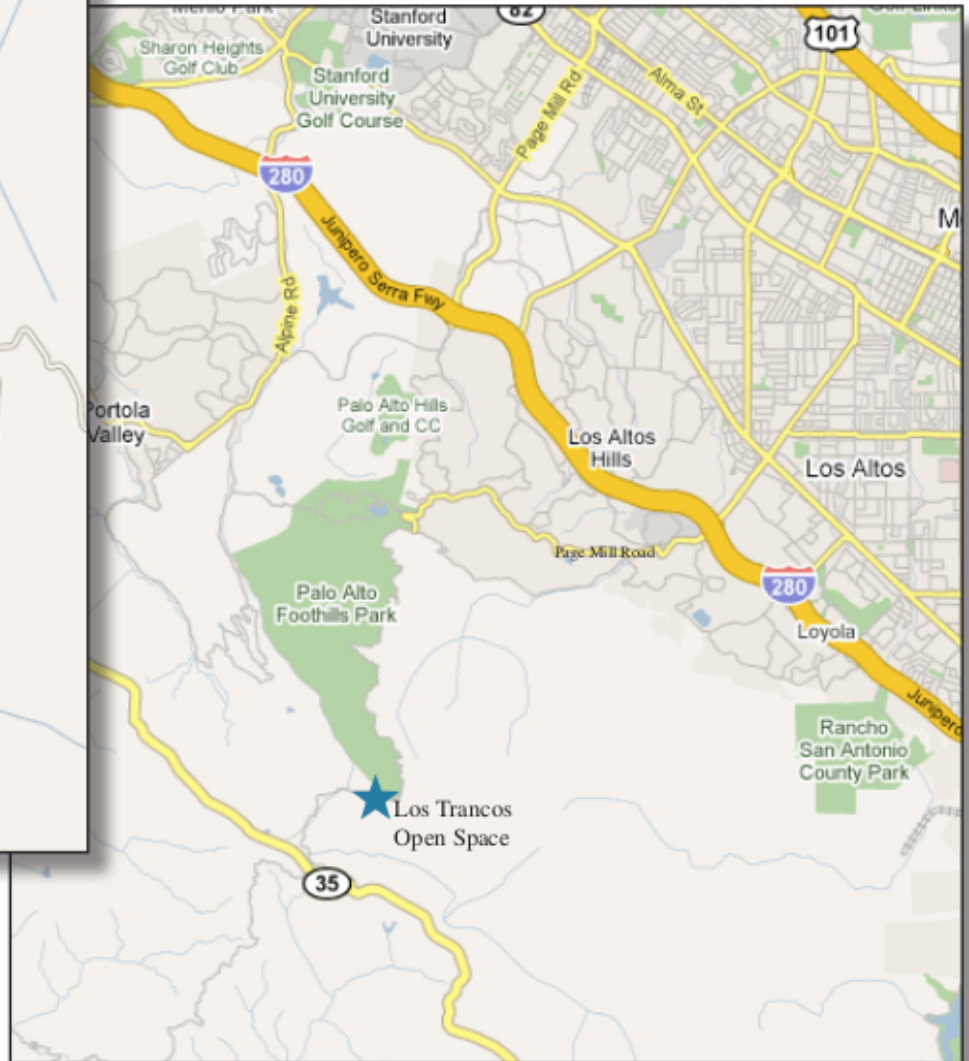

## Los Trancos Open Space Earthquake Field Trip

3300 Page Mill Rd.  
Palo Alto, CA 94022

### Directions:

From 280: Take the Page Mill Road exit WEST towards the hills. Proceed past Foothill Park, approximately 7 miles to the Los Trancos and Monte Bello Open Spaces. Park in the Monte Bello lot to your left.

From Skyline Blvd: Turn EAST on Page Mill Road towards Palo Alto and the Bay. Proceed approximately 1.3 miles to the Los Trancos and Monte Bello Open Spaces. Park in the Monte Bello lot to your right.